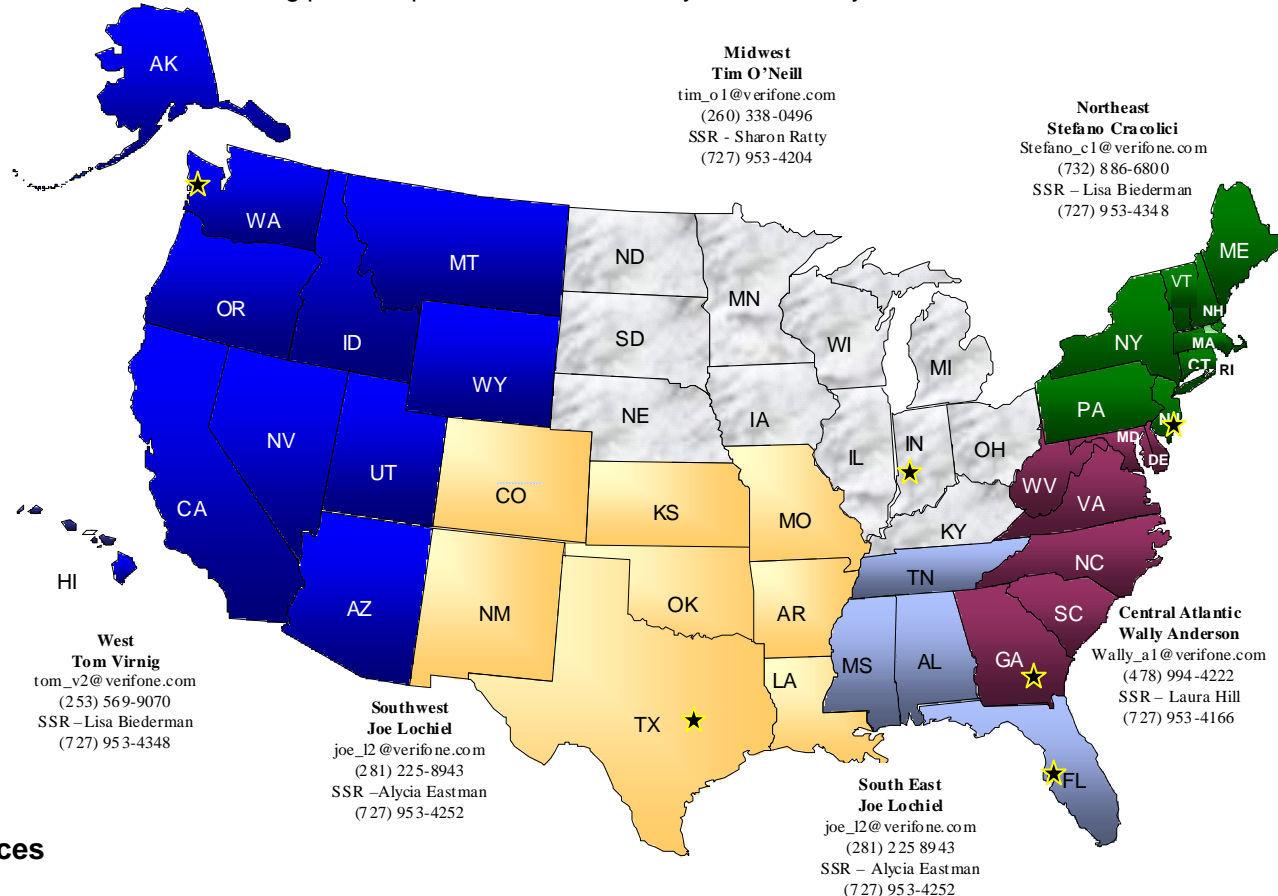

# Distributor Sales Managers

## Distributor Sales Managers and Inside Sales Support Representatives

This map is divided into regional territories for both Distributor Sales Managers and their respective Inside Sales Support Representatives. The VeriFone Distributor Sales Manager is your main point of contact for sales inquiries. The Inside Sales Support Representative (SSR) is the point of contact for VeriFone Distributors ordering product, parts, literature, and is your secondary contact for sales assistance.